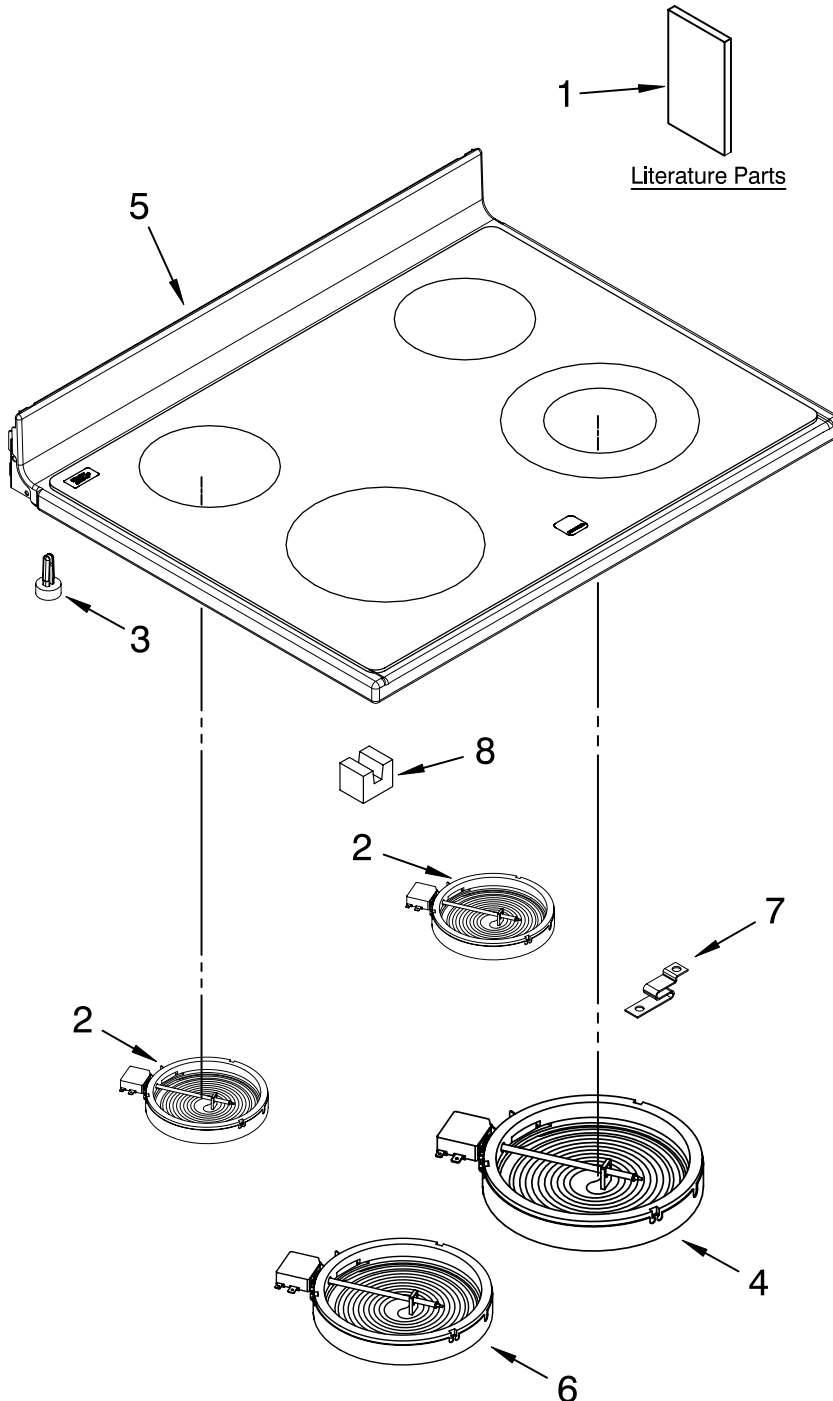

COOKTOP PARTS

For Models: MER6755AAS26

(Stainless)

30" ELECTRIC FREESTANDING
SELF CLEAN RANGE
NON-CONVECT OVEN

The model(s) number shown may be different than what is printed on the model/serial tag of your product. The number(s) shown combine the model number and the first two digits of the serial number from the product tag.

Illus. No.	Part No.	DESCRIPTION
1	8101P630-60	Literature Parts Installation Instructions
	8113P741-60	Owners Manual
	9762761	Brochure, Tips Safe Cooking
2	W10187838	Element (RR,LR)
3	8016P022-60	Glide, Main Top
4	W10204679	Element (RF)
5		Cooktop
	5706X501-09	Black
6	W10187838	Element (LF)
7	8004P093-60	Support, Element
8	8255P412-60	Block, Element Support